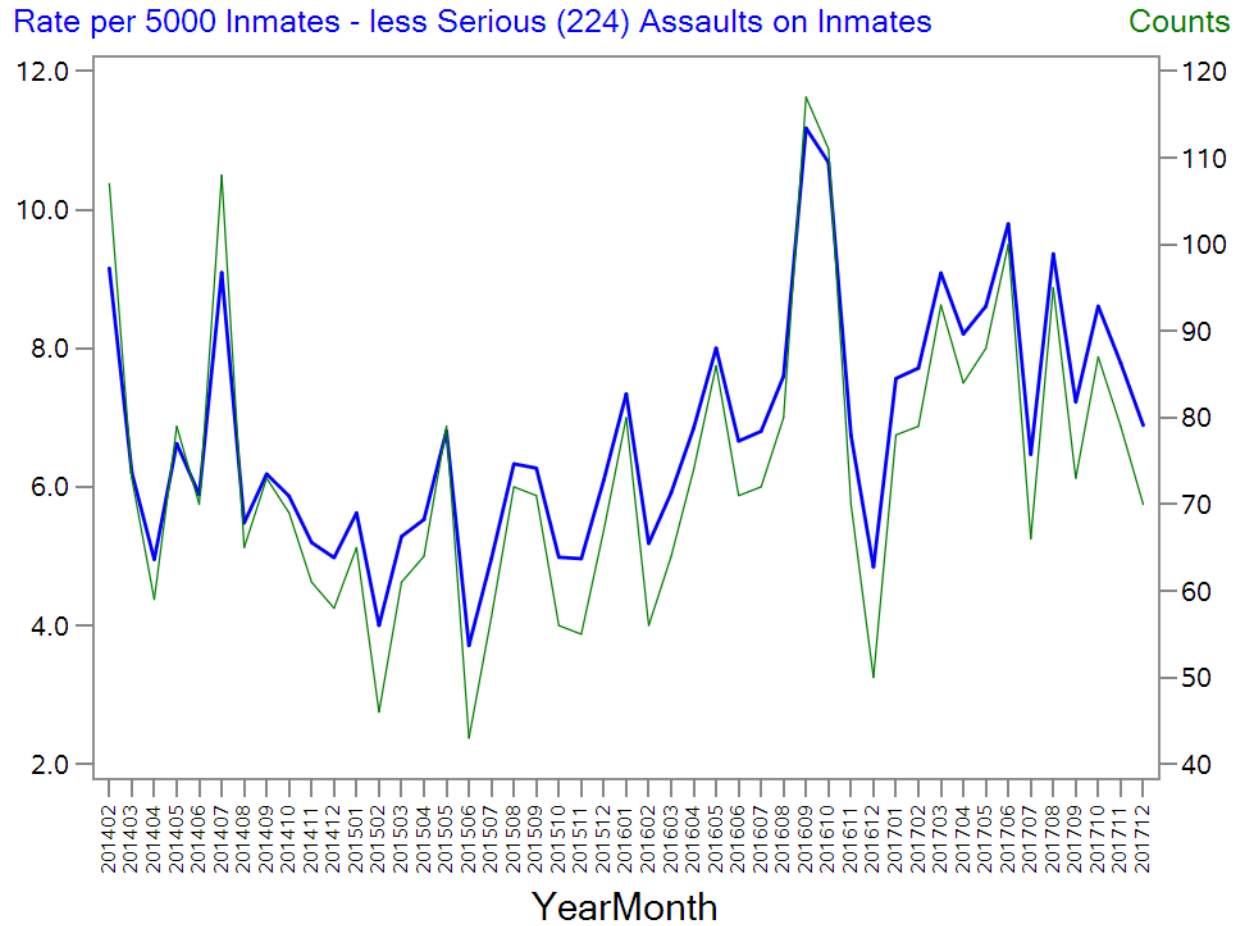

Office of Research KI/SSS
Adjudicated Assaults recorded in Sentry Chronological Disciplinary Records

Security Level=BOP All

Office of Research KI/SSS
Adjudicated Assaults recorded in Sentry Chronological Disciplinary Records

Security Level=Minimum

Office of Research
Adjudicated Assaults recorded in Sentry Chronological Disciplinary Records

KI/SSS

Security Level=Low

Office of Research
Adjudicated Assaults recorded in Sentry Chronological Disciplinary Records

Security Level=Medium

Office of Research KI/SSS
Adjudicated Assaults recorded in Sentry Chronological Disciplinary Records

Security Level=High

Office of Research KI/SSS
Adjudicated Assaults recorded in Sentry Chronological Disciplinary Records