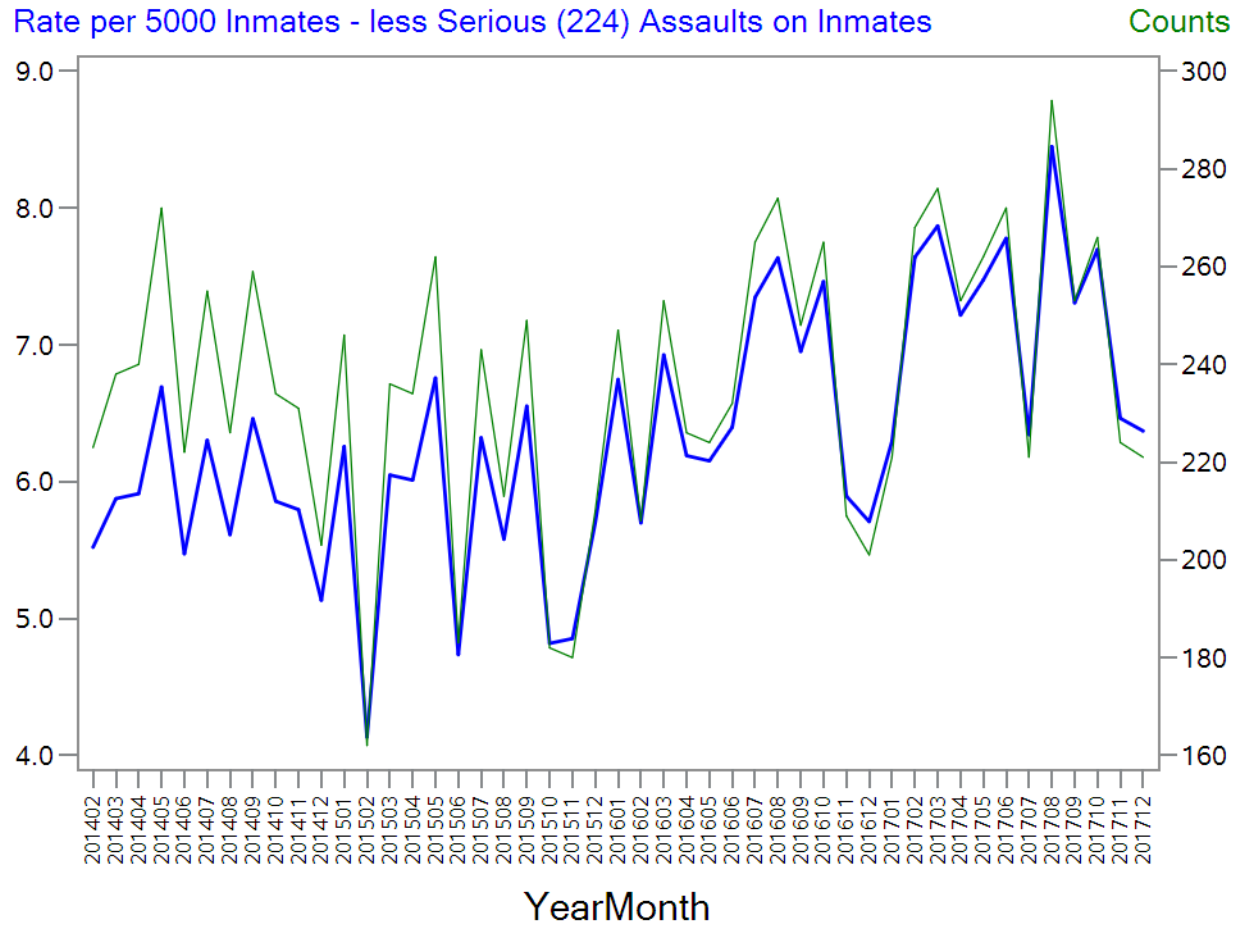

Office of Research KI/SSS
Adjudicated Assaults recorded in Sentry Chronological Disciplinary Records

Security Level=BOP All

Office of Research KI/SSS
Adjudicated Assaults recorded in Sentry Chronological Disciplinary Records

Security Level=Minimum

Office of Research
Adjudicated Assaults recorded in Sentry Chronological Disciplinary Records

KI/SSS

Security Level=Low

Office of Research
Adjudicated Assaults recorded in Sentry Chronological Disciplinary Records