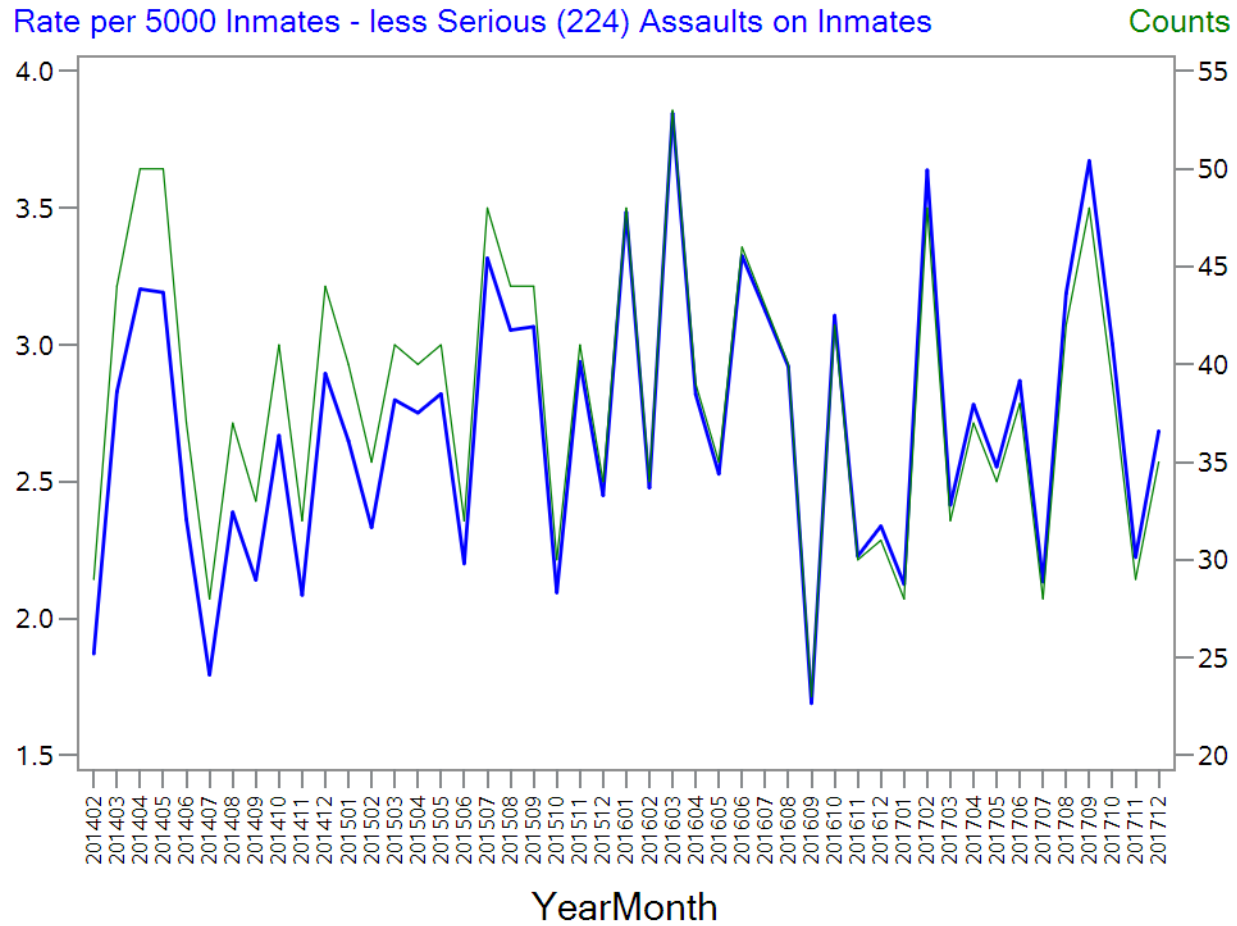

Office of Research KI/SSS
Adjudicated Assaults recorded in Sentry Chronological Disciplinary Records

Security Level=BOP All

Office of Research KI/SSS
Adjudicated Assaults recorded in Sentry Chronological Disciplinary Records

Security Level=Minimum

Office of Research
Adjudicated Assaults recorded in Sentry Chronological Disciplinary Records

KI/SSS

Security Level=Low

Office of Research
Adjudicated Assaults recorded in Sentry Chronological Disciplinary Records