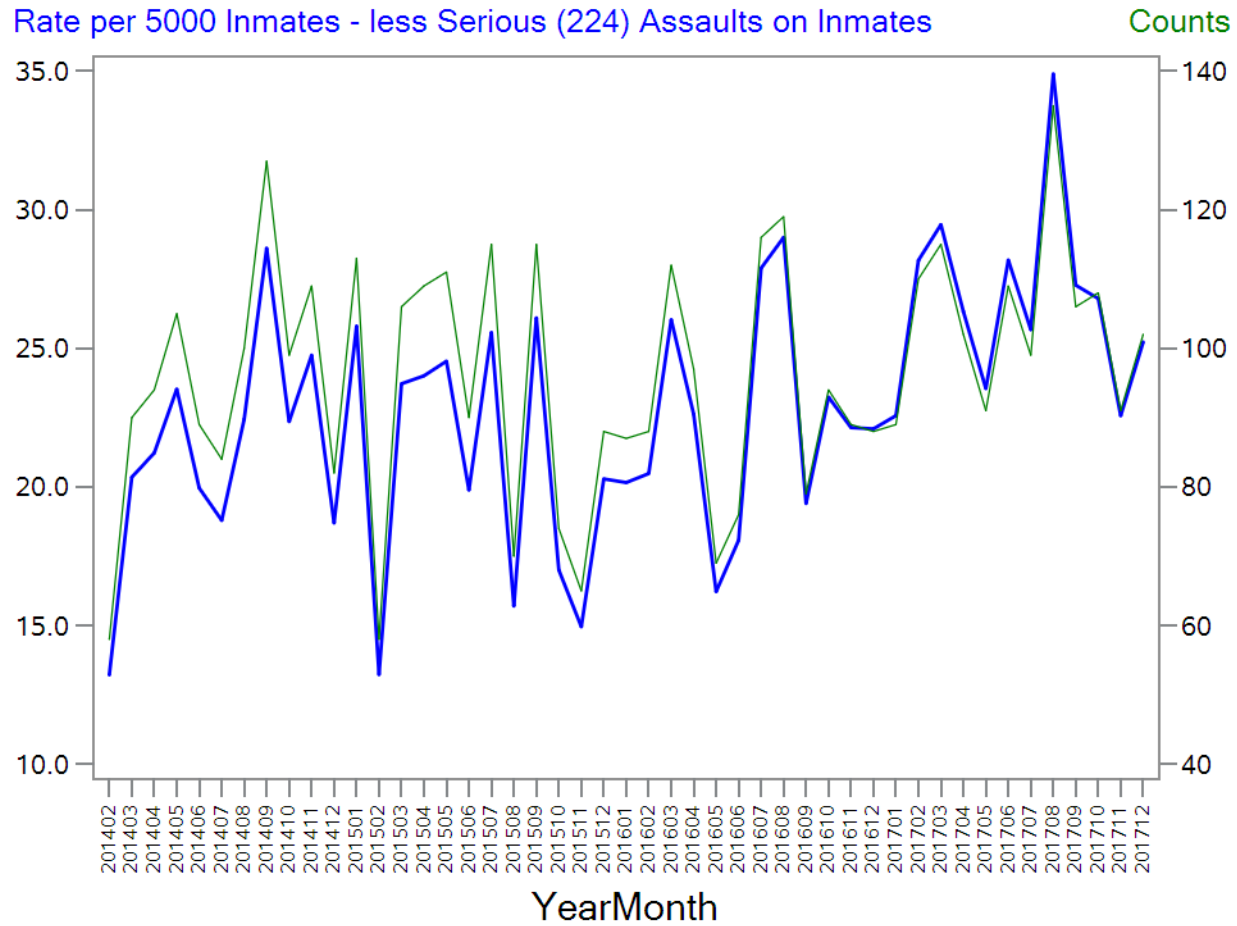

Security Level=Minimum

Office of Research
Adjudicated Assaults recorded in Sentry Chronological Disciplinary Records

KI/SSS

Security Level=Low

Office of Research
Adjudicated Assaults recorded in Sentry Chronological Disciplinary Records

Security Level=Medium

Office of Research KI/SSS
Adjudicated Assaults recorded in Sentry Chronological Disciplinary Records

Security Level=High

Office of Research KI/SSS
Adjudicated Assaults recorded in Sentry Chronological Disciplinary Records