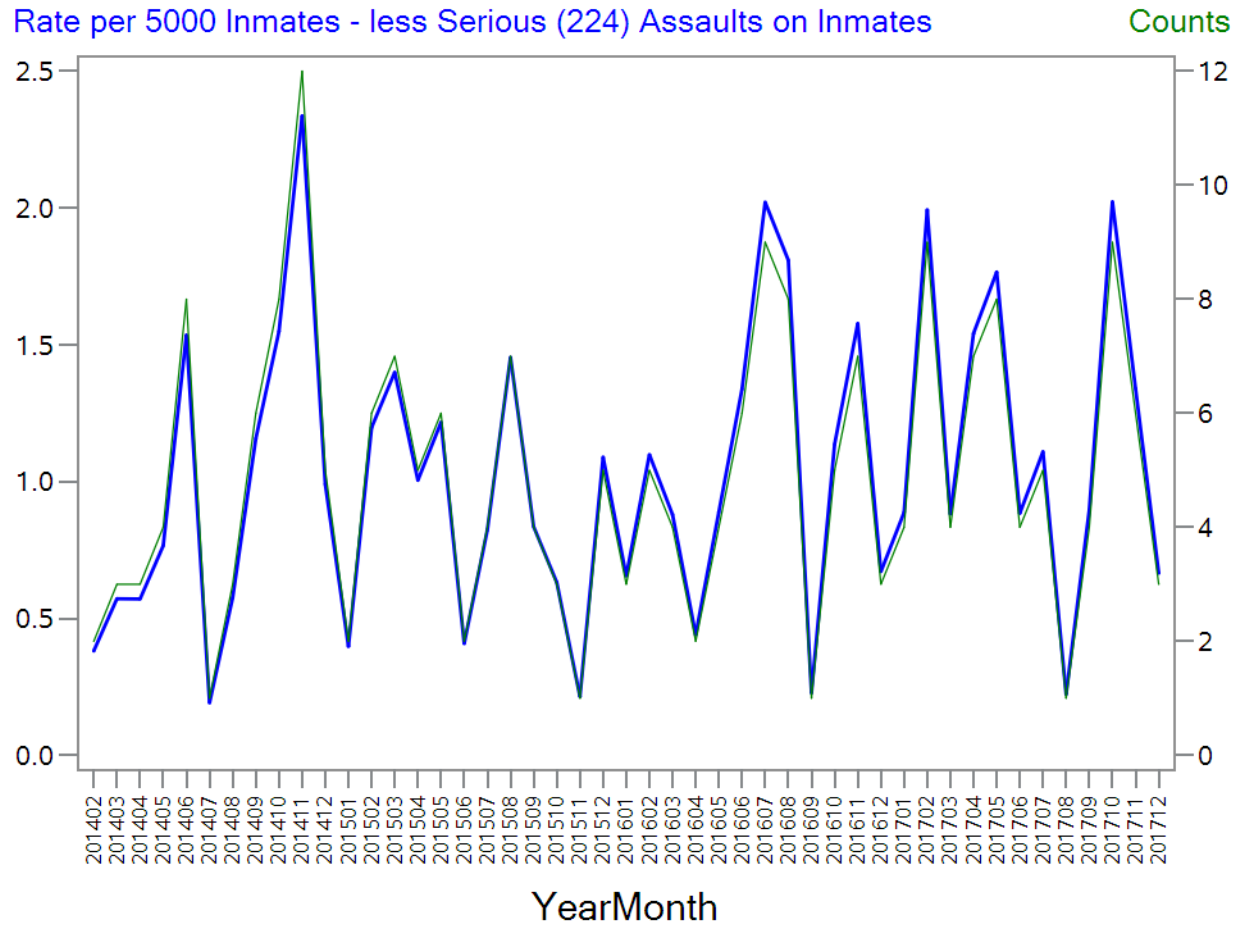

Office of Research KI/SSS
Adjudicated Assaults recorded in Sentry Chronological Disciplinary Records

Security Level=BOP All

Office of Research KI/SSS
Adjudicated Assaults recorded in Sentry Chronological Disciplinary Records

Security Level=Minimum

Office of Research
Adjudicated Assaults recorded in Sentry Chronological Disciplinary Records

KI/SSS

Security Level=Low

Office of Research
Adjudicated Assaults recorded in Sentry Chronological Disciplinary Records