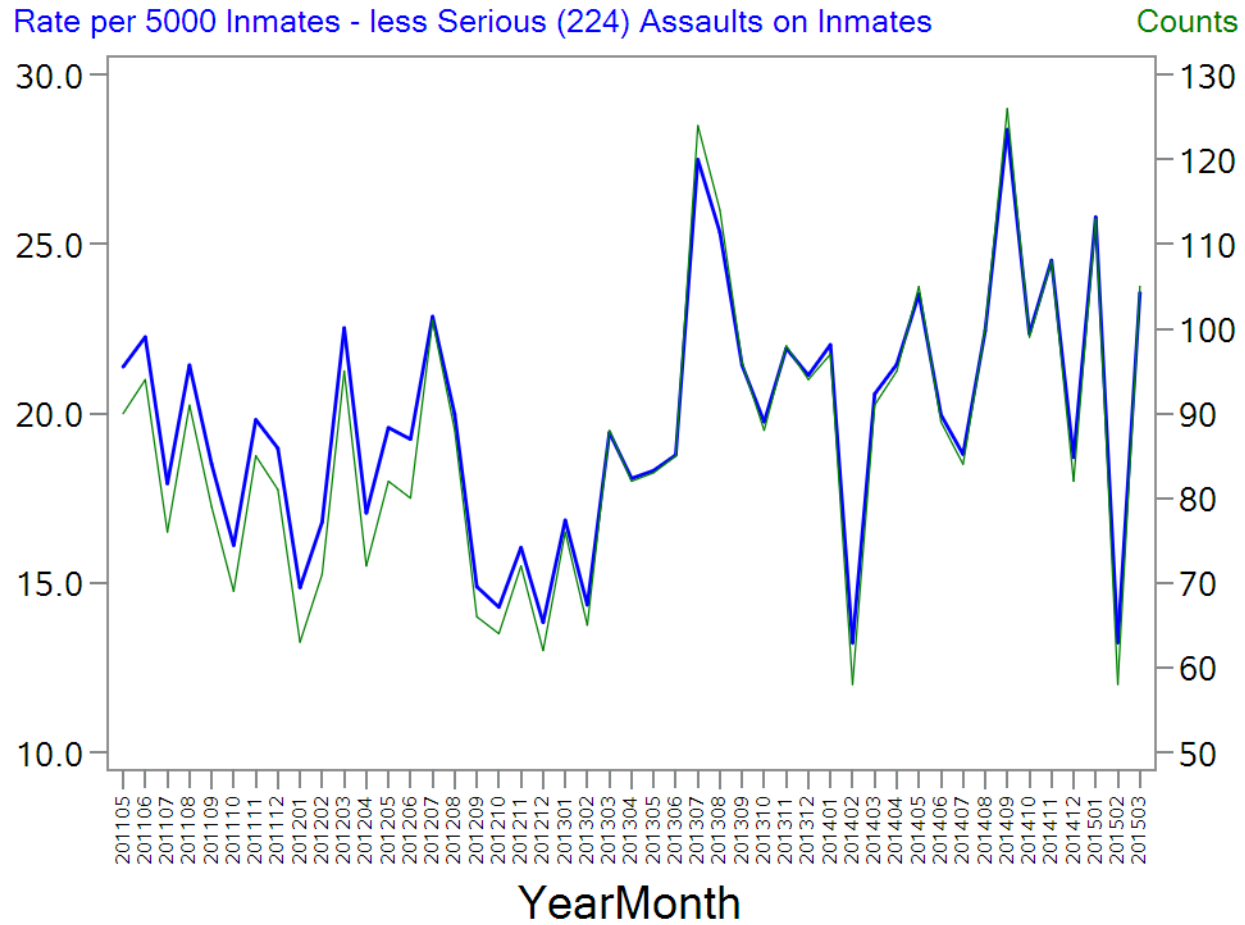

Office of Research KI/SSS
Adjudicated Assaults recorded in Sentry Chronological Disciplinary Records

Security Level=BOP All

Office of Research KI/SSS
Adjudicated Assaults recorded in Sentry Chronological Disciplinary Records

Security Level=Minimum

Office of Research KI/SSS
Adjudicated Assaults recorded in Sentry Chronological Disciplinary Records

Security Level=Low

Office of Research KI/SSS
Adjudicated Assaults recorded in Sentry Chronological Disciplinary Records

Security Level=Medium

Office of Research KI/SSS
Adjudicated Assaults recorded in Sentry Chronological Disciplinary Records

Security Level=High

Office of Research KI/SSS
Adjudicated Assaults recorded in Sentry Chronological Disciplinary Records