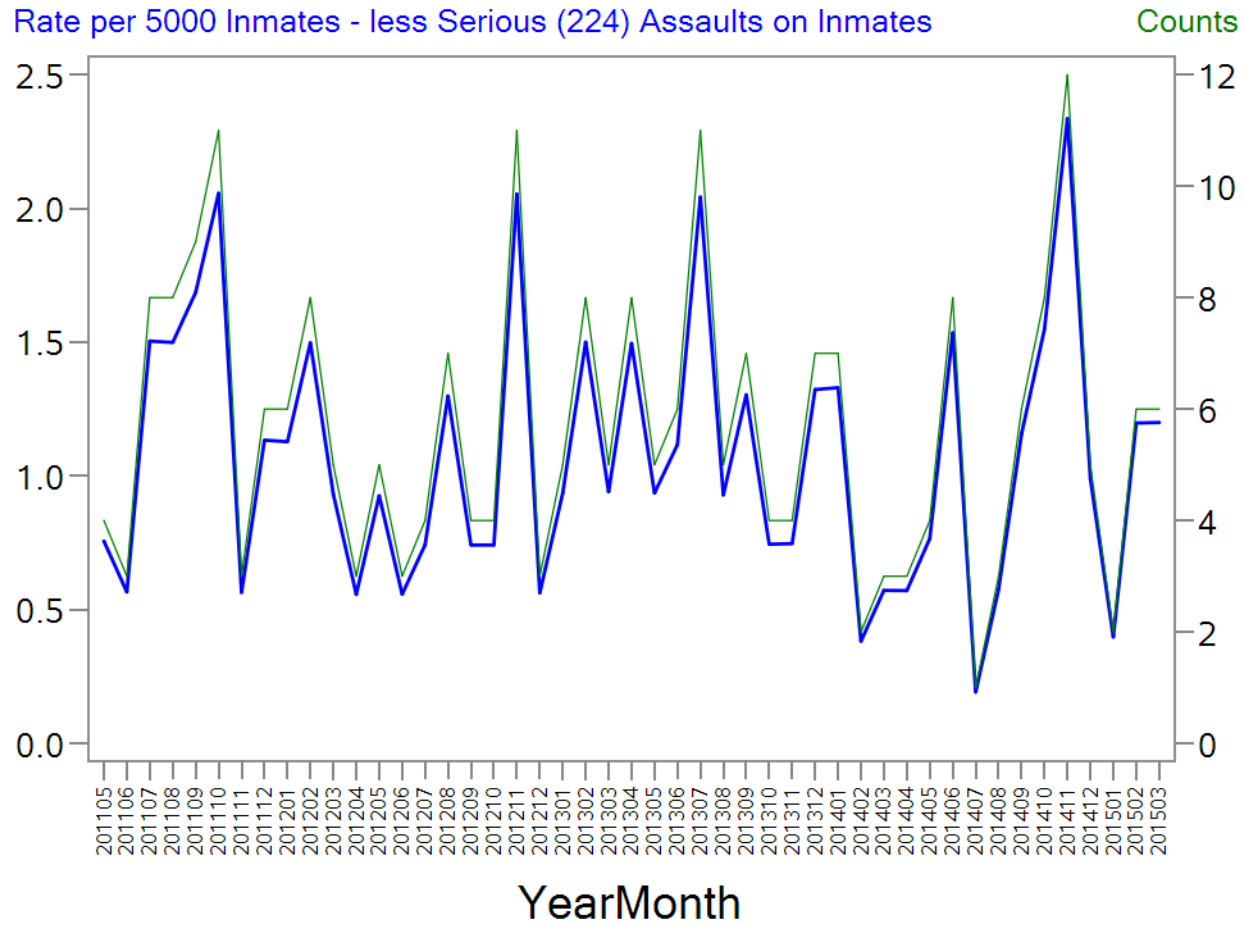

Office of Research KI/SSS
Adjudicated Assaults recorded in Sentry Chronological Disciplinary Records

Security Level=BOP All

Office of Research KI/SSS
Adjudicated Assaults recorded in Sentry Chronological Disciplinary Records

Security Level=Minimum

Office of Research KI/SSS
Adjudicated Assaults recorded in Sentry Chronological Disciplinary Records

Security Level=Low

Office of Research KI/SSS
Adjudicated Assaults recorded in Sentry Chronological Disciplinary Records