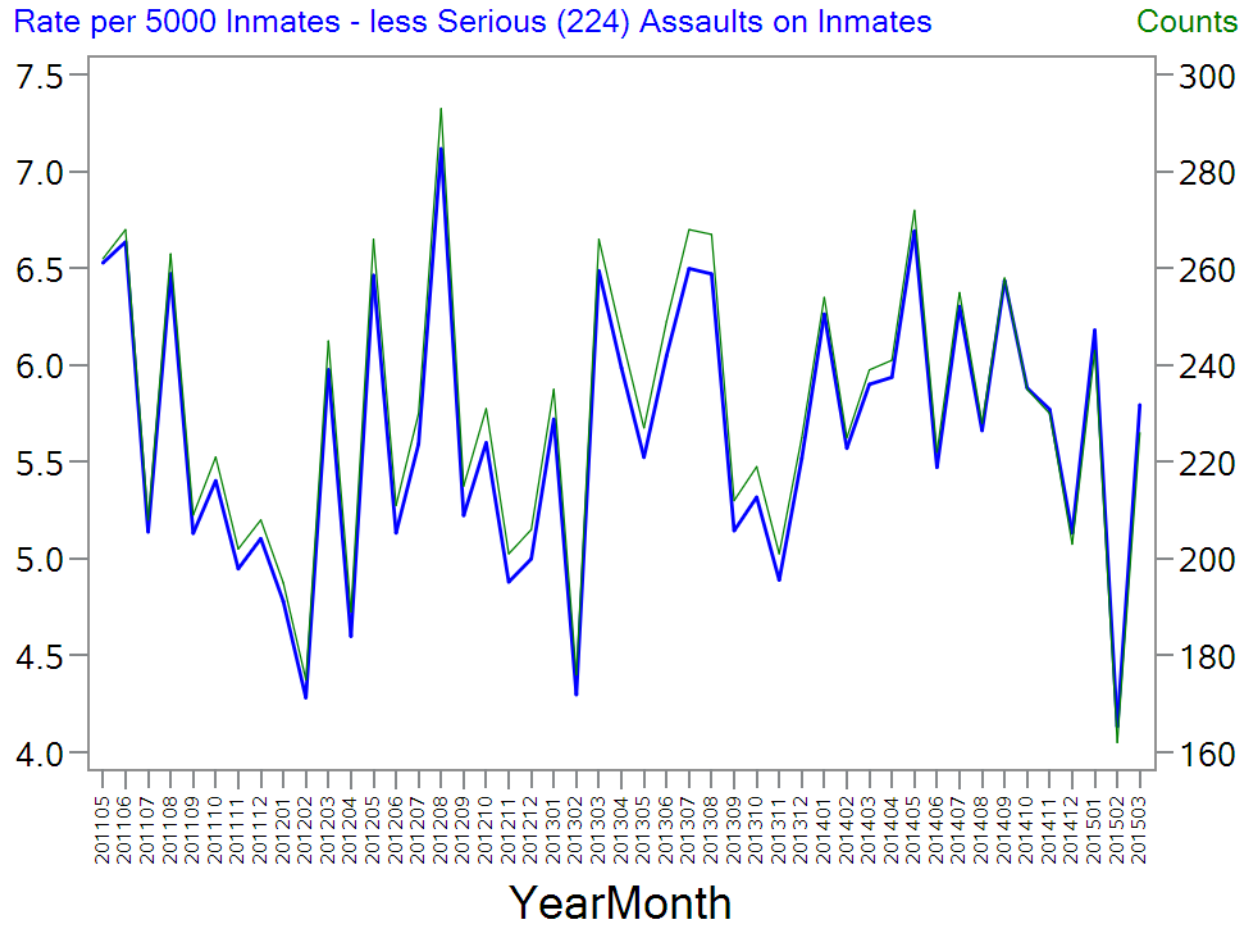

Office of Research KI/SSS
Adjudicated Assaults recorded in Sentry Chronological Disciplinary Records

Security Level=BOP All

Office of Research KI/SSS
Adjudicated Assaults recorded in Sentry Chronological Disciplinary Records

Security Level=Minimum

Office of Research KI/SSS
Adjudicated Assaults recorded in Sentry Chronological Disciplinary Records

Security Level=Low

Office of Research KI/SSS
Adjudicated Assaults recorded in Sentry Chronological Disciplinary Records