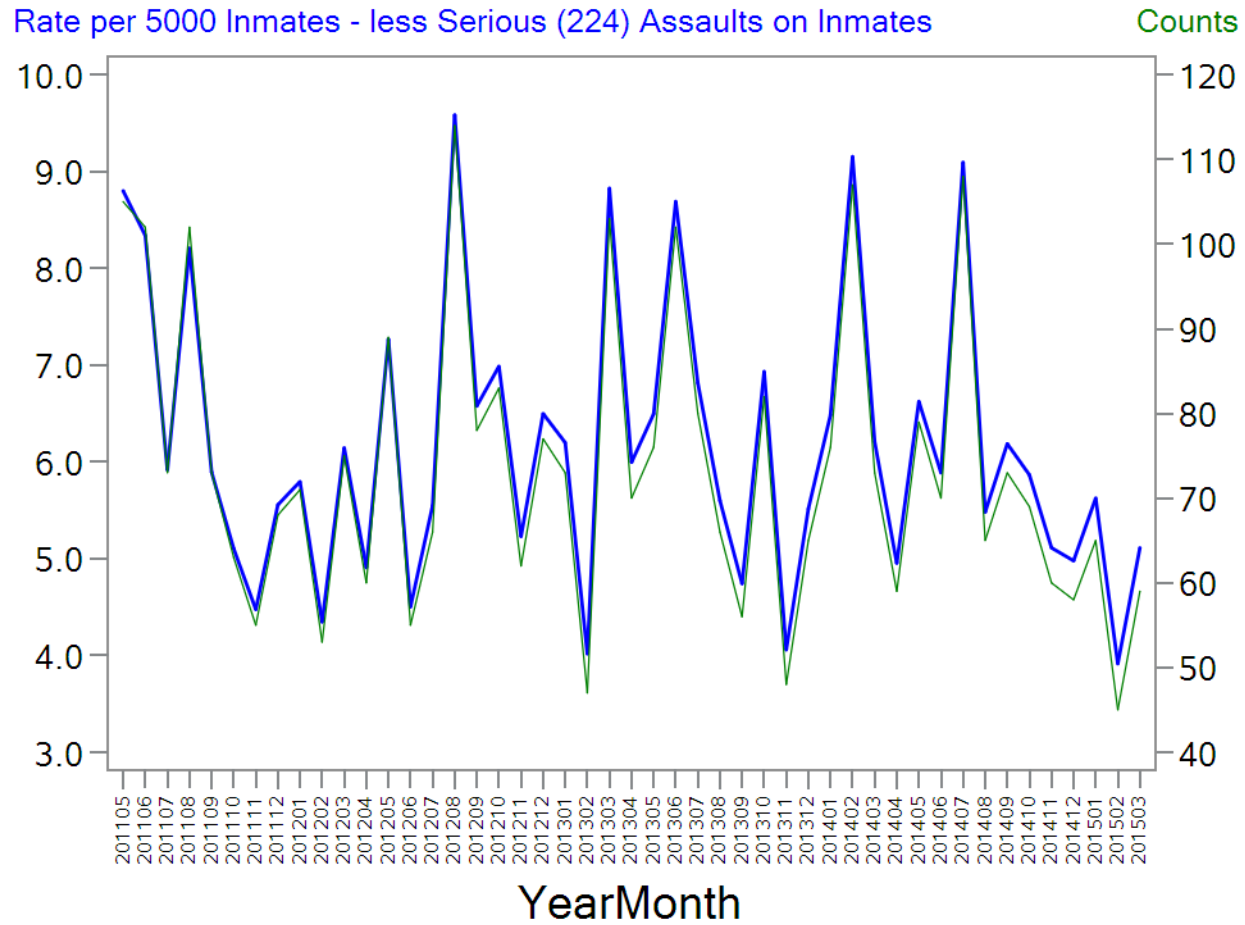

Security Level=Minimum

Office of Research KI/SSS
Adjudicated Assaults recorded in Sentry Chronological Disciplinary Records

Security Level=Low

Office of Research KI/SSS
Adjudicated Assaults recorded in Sentry Chronological Disciplinary Records

Security Level=Medium

Office of Research KI/SSS
Adjudicated Assaults recorded in Sentry Chronological Disciplinary Records

Security Level=High

Office of Research KI/SSS
Adjudicated Assaults recorded in Sentry Chronological Disciplinary Records