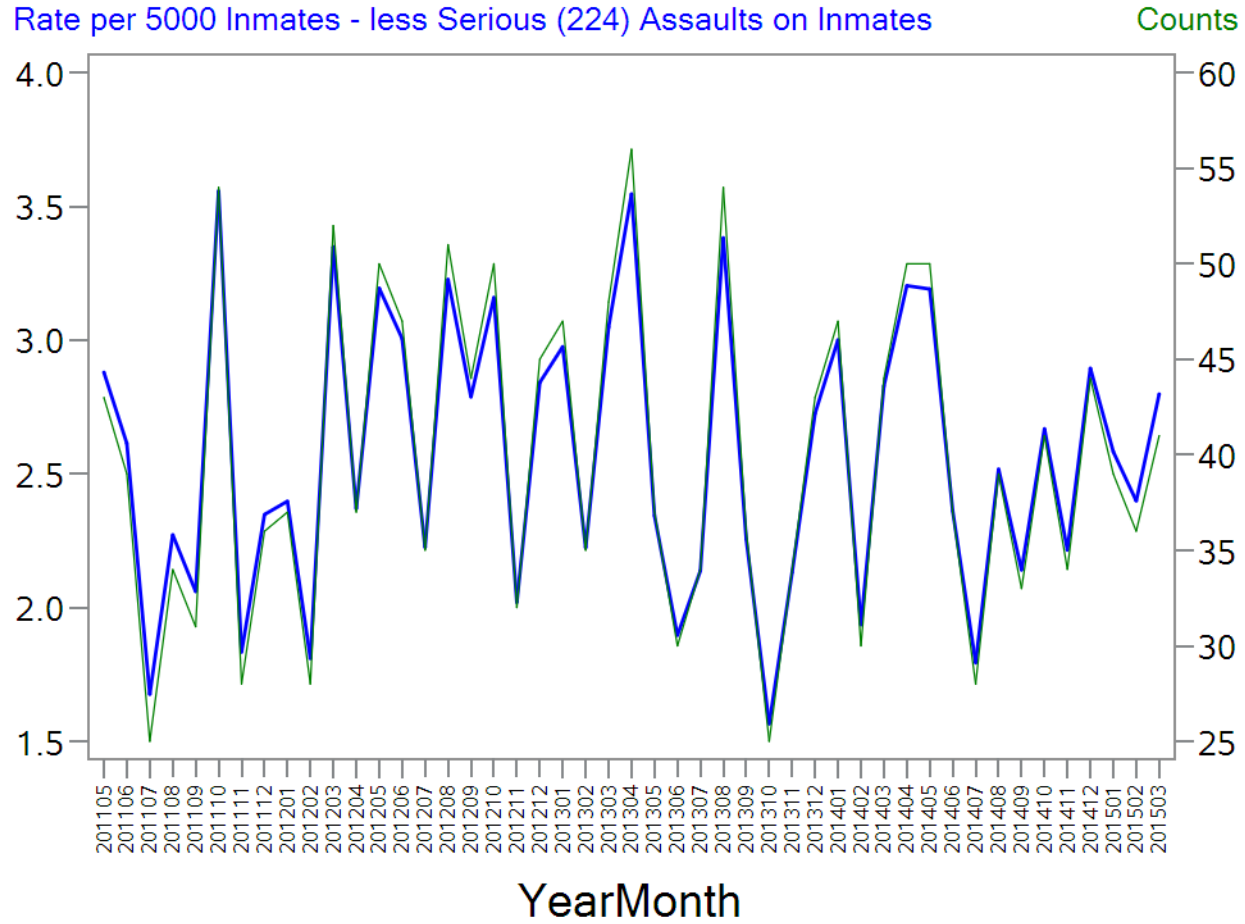

Office of Research KI/SSS
Adjudicated Assaults recorded in Sentry Chronological Disciplinary Records

Security Level=BOP All

Office of Research KI/SSS
Adjudicated Assaults recorded in Sentry Chronological Disciplinary Records

Security Level=Minimum

Office of Research KI/SSS
Adjudicated Assaults recorded in Sentry Chronological Disciplinary Records

Security Level=Low

Office of Research KI/SSS
Adjudicated Assaults recorded in Sentry Chronological Disciplinary Records