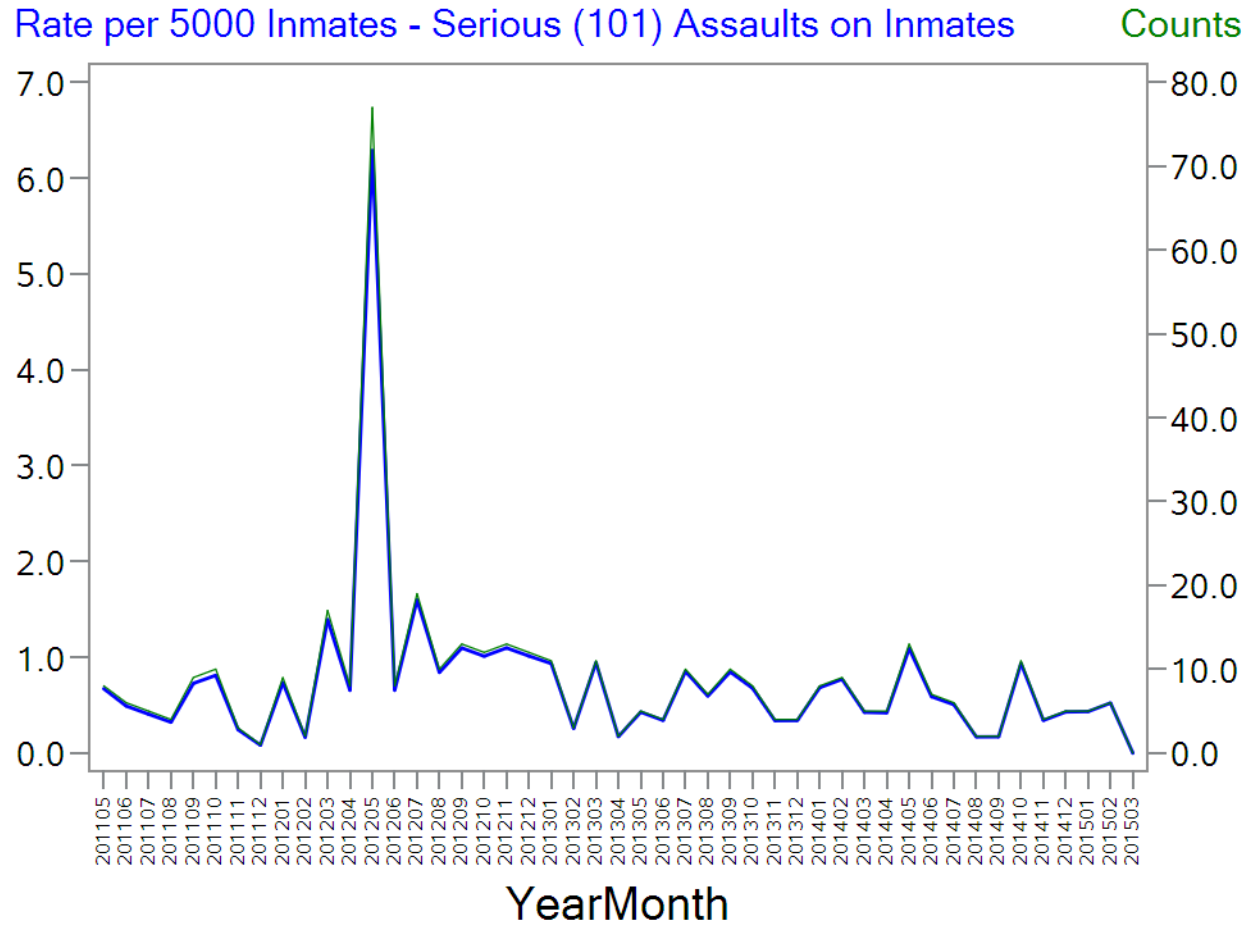

Office of Research      KI/SSS  
Adjudicated Assaults recorded in Sentry Chronological Disciplinary Records

Security Level=BOP All

Office of Research      KI/SSS  
Adjudicated Assaults recorded in Sentry Chronological Disciplinary Records

Security Level=Minimum

Rate per 5000 Inmates - Serious (101) Assaults on Inmates      Counts

Office of Research  
Adjudicated Assaults recorded in Sentry Chronological Disciplinary Records

KI/SSS

Security Level=Low

Office of Research      KI/SSS  
Adjudicated Assaults recorded in Sentry Chronological Disciplinary Records

Security Level=Medium

Office of Research      KI/SSS  
Adjudicated Assaults recorded in Sentry Chronological Disciplinary Records