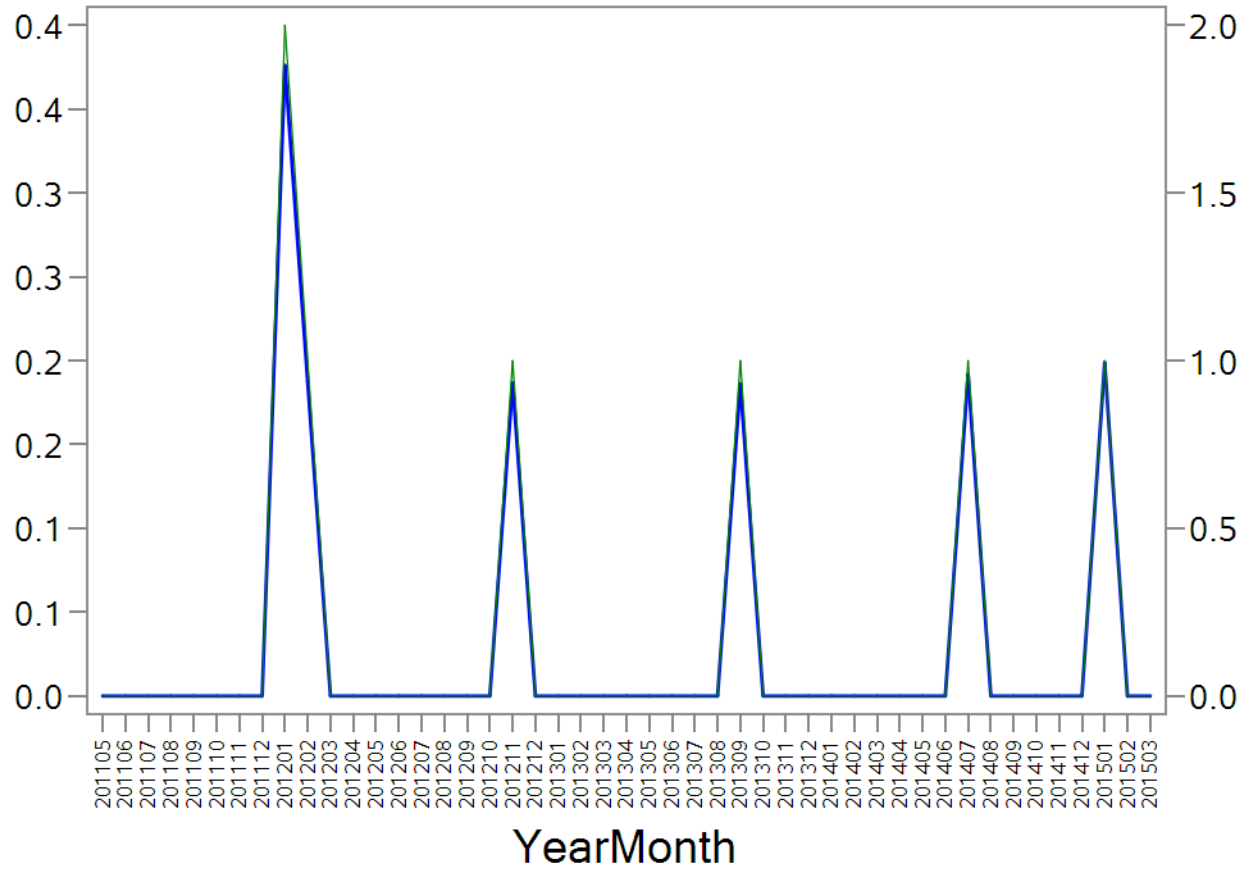

Office of Research      KI/SSS  
Adjudicated Assaults recorded in Sentry Chronological Disciplinary Records

Security Level=BOP All

Office of Research      KI/SSS  
Adjudicated Assaults recorded in Sentry Chronological Disciplinary Records

Security Level=Minimum

Rate per 5000 Inmates - Serious (101) Assaults on Inmates      Counts

Office of Research  
Adjudicated Assaults recorded in Sentry Chronological Disciplinary Records

KI/SSS

Security Level=Low