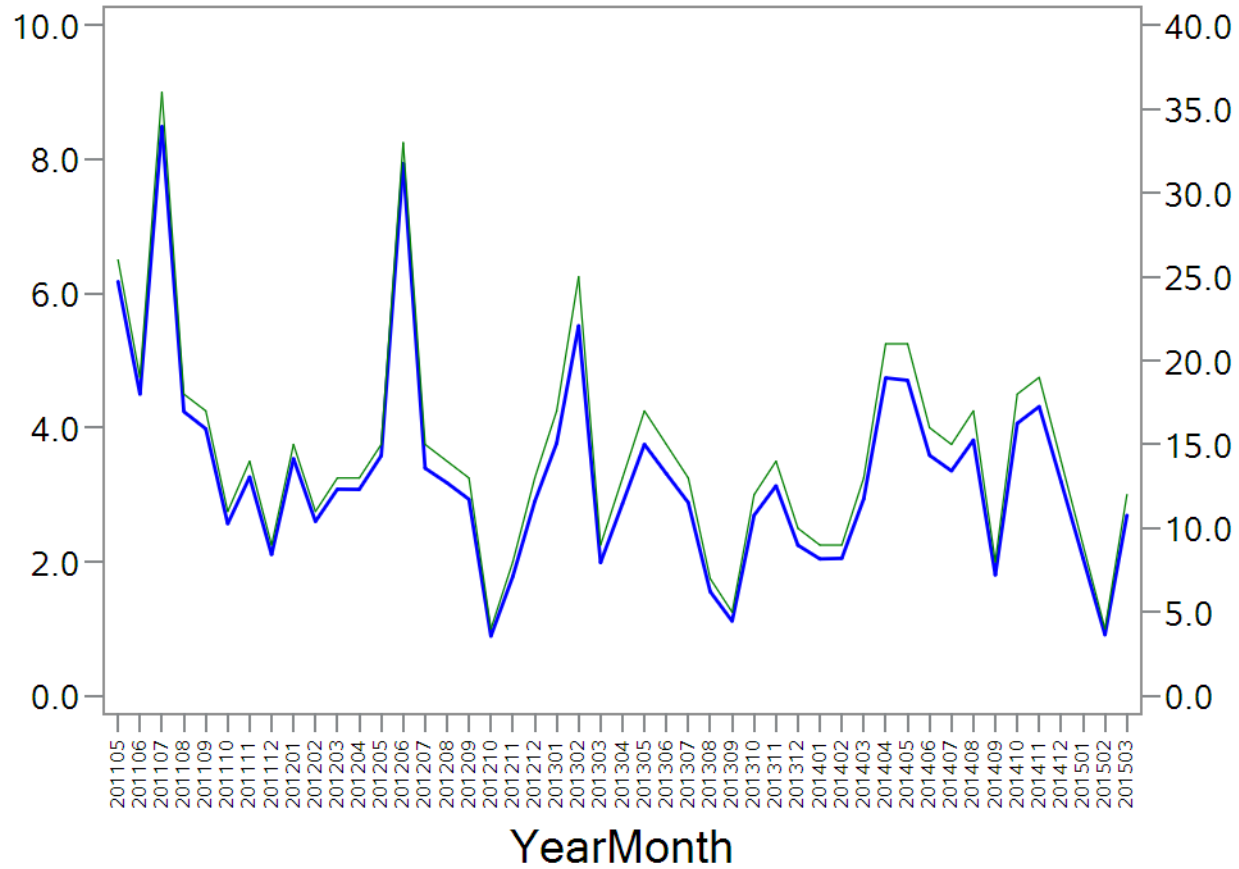

Office of Research   KI/SSS
Adjudicated Assaults recorded in Sentry Chronological Disciplinary Records

Security Level=High

Rate per 5000 Inmates - Serious (101) Assaults on Inmates   Counts