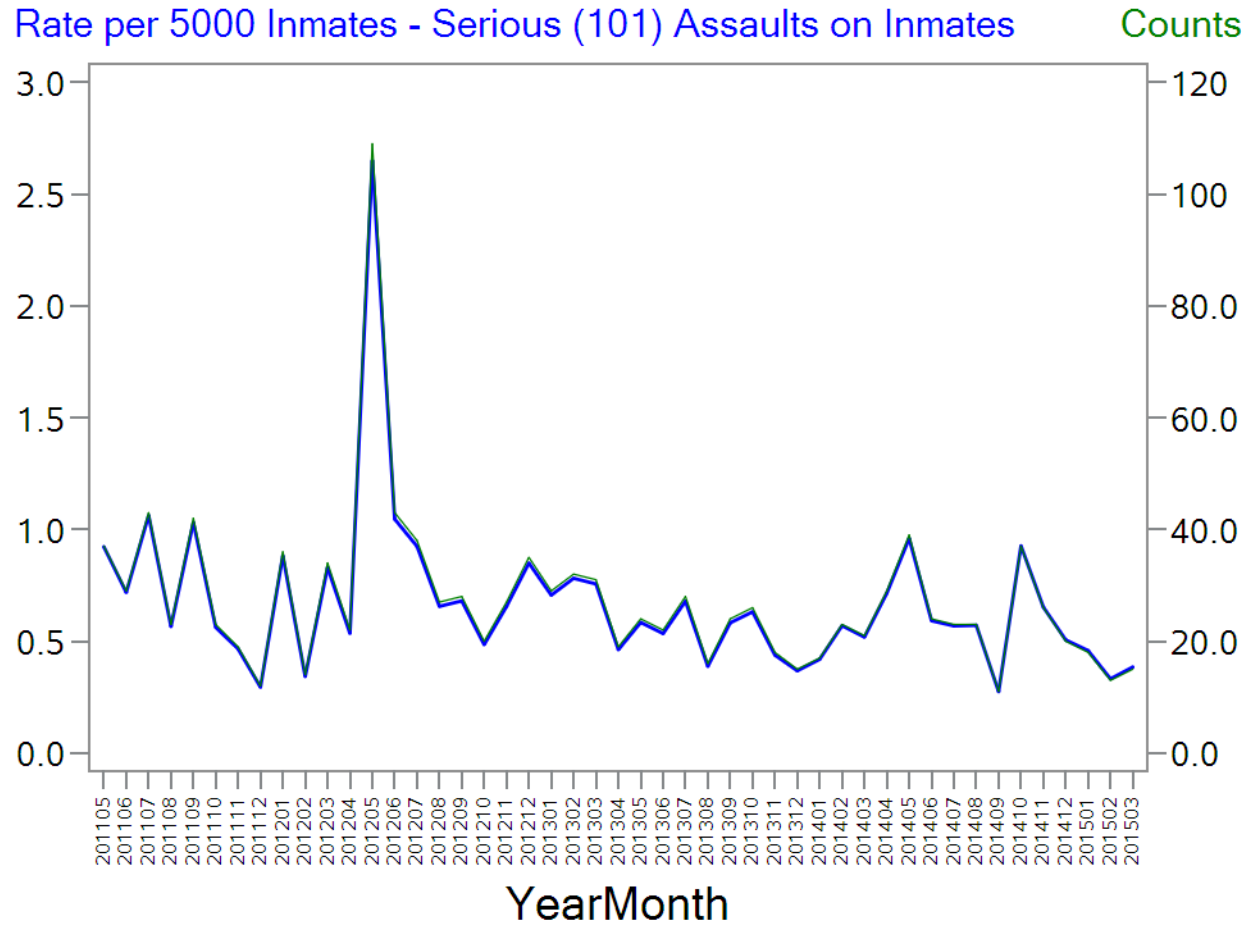

Office of Research      KI/SSS  
Adjudicated Assaults recorded in Sentry Chronological Disciplinary Records

Security Level=BOP All

Office of Research      KI/SSS  
Adjudicated Assaults recorded in Sentry Chronological Disciplinary Records

Security Level=Minimum

Rate per 5000 Inmates - Serious (101) Assaults on Inmates      Counts

Office of Research  
Adjudicated Assaults recorded in Sentry Chronological Disciplinary Records

KI/SSS

Security Level=Low