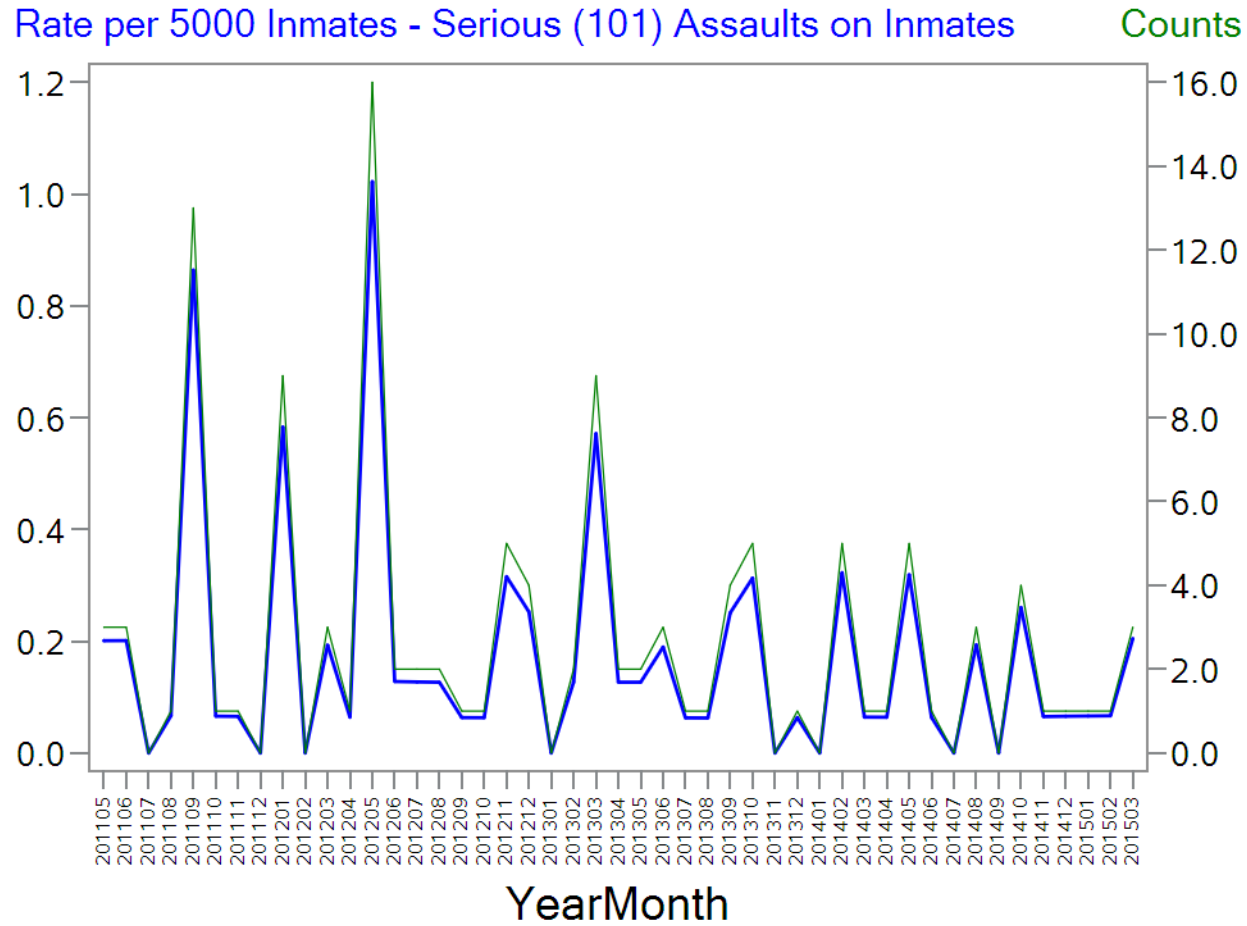

Office of Research      KI/SSS  
Adjudicated Assaults recorded in Sentry Chronological Disciplinary Records

Security Level=BOP All

Office of Research      KI/SSS  
Adjudicated Assaults recorded in Sentry Chronological Disciplinary Records

Security Level=Minimum

Rate per 5000 Inmates - Serious (101) Assaults on Inmates      Counts

Office of Research  
Adjudicated Assaults recorded in Sentry Chronological Disciplinary Records

KI/SSS

Security Level=Low

Office of Research      KI/SSS  
Adjudicated Assaults recorded in Sentry Chronological Disciplinary Records

Security Level=Medium

Office of Research      KI/SSS  
Adjudicated Assaults recorded in Sentry Chronological Disciplinary Records