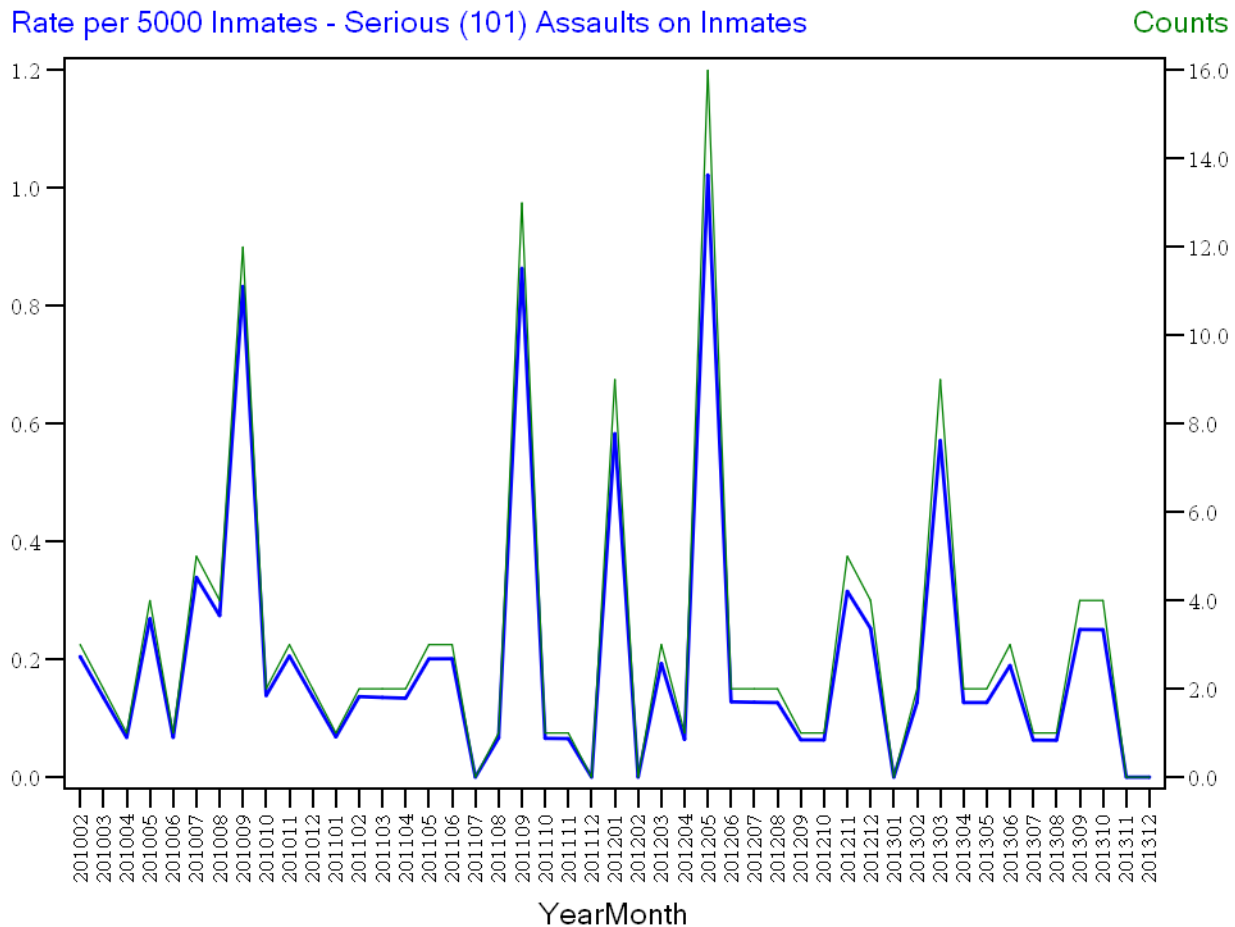

Office of Research **KI/SSS**
Adjudicated Assaults recorded in Sentry Chronological Disciplinary Records

Security Level=BOP All

Office of Research *KI/SSS*
Adjudicated Assaults recorded in Sentry Chronological Disciplinary Records

Security Level=Minimum

Office of Research KI/SSS
Adjudicated Assaults recorded in Sentry Chronological Disciplinary Records

Security Level=Low

Office of Research **KI/SSS**
Adjudicated Assaults recorded in Sentry Chronological Disciplinary Records