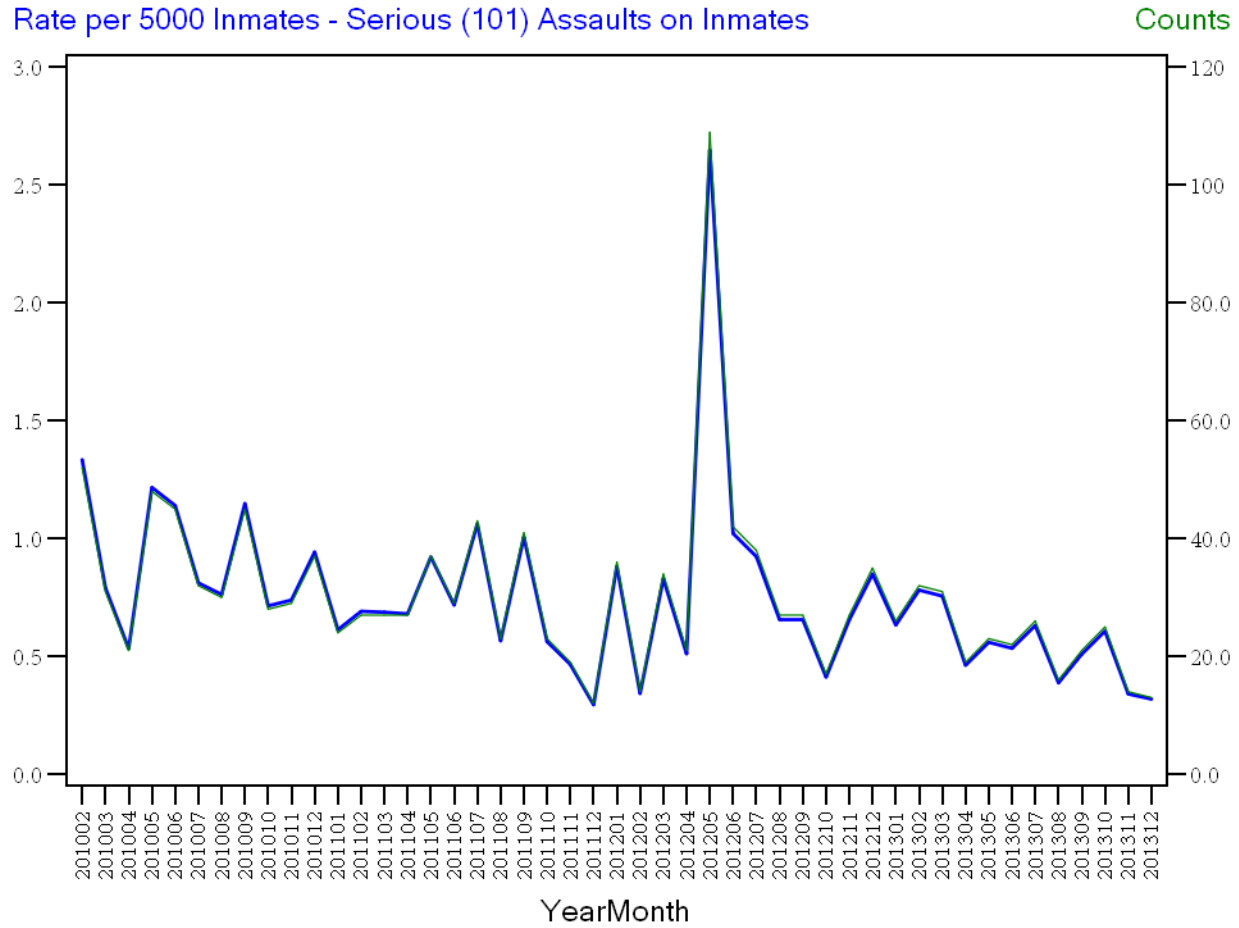

Office of Research **KI/SSS**
Adjudicated Assaults recorded in Sentry Chronological Disciplinary Records

Security Level=BOP All

Office of Research *KI/SSS*
Adjudicated Assaults recorded in Sentry Chronological Disciplinary Records

Security Level=Minimum

Office of Research KI/SSS
Adjudicated Assaults recorded in Sentry Chronological Disciplinary Records

Security Level=Low

Office of Research **KI/SSS**
Adjudicated Assaults recorded in Sentry Chronological Disciplinary Records