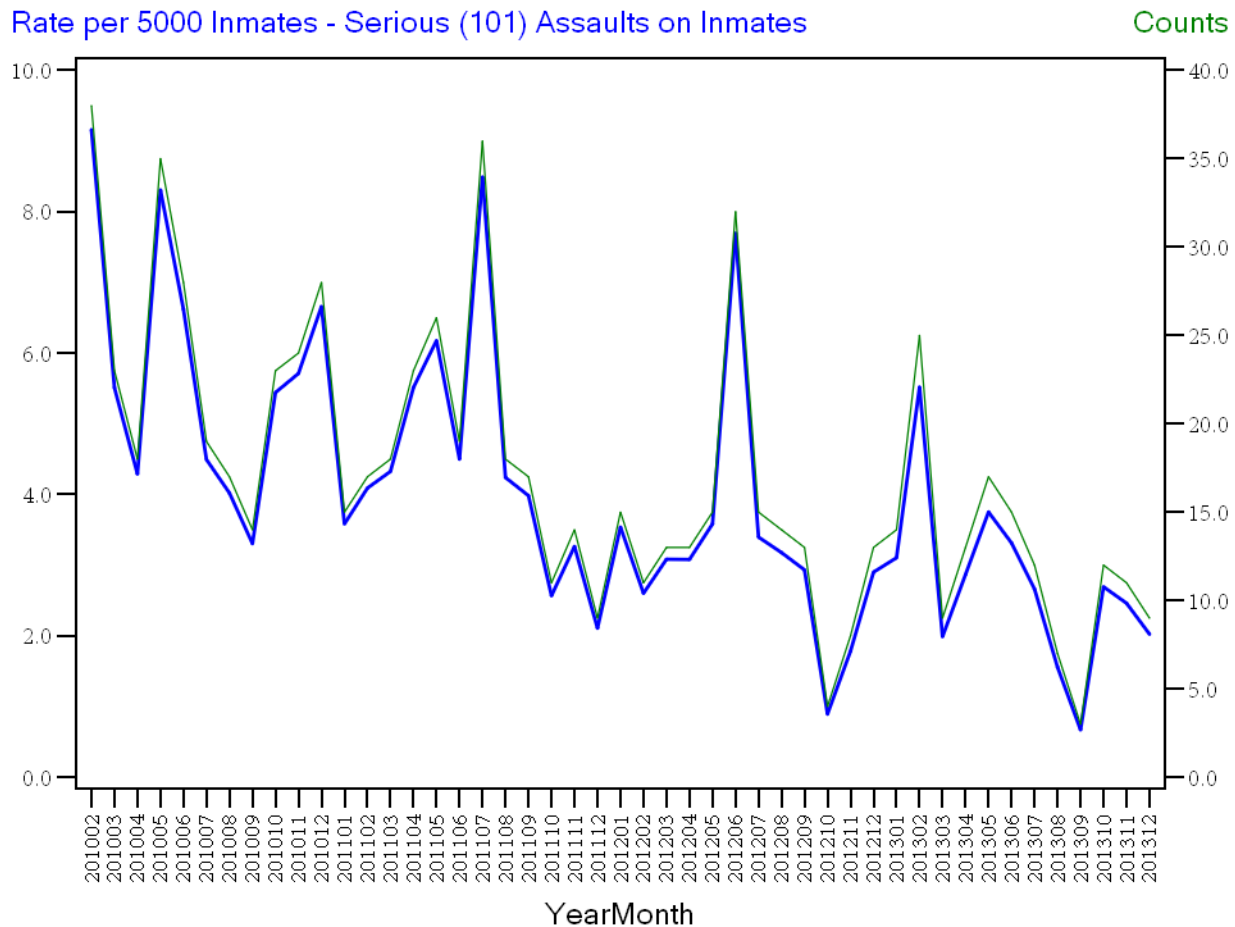

Security Level=Minimum

Office of Research KI/SSS
Adjudicated Assaults recorded in Sentry Chronological Disciplinary Records

Security Level=Low

Office of Research **KI/SSS**
Adjudicated Assaults recorded in Sentry Chronological Disciplinary Records

Security Level=Medium

Office of Research **KI/SSS**
Adjudicated Assaults recorded in Sentry Chronological Disciplinary Records

Security Level=High

Office of Research *KI/SSS*
Adjudicated Assaults recorded in Sentry Chronological Disciplinary Records