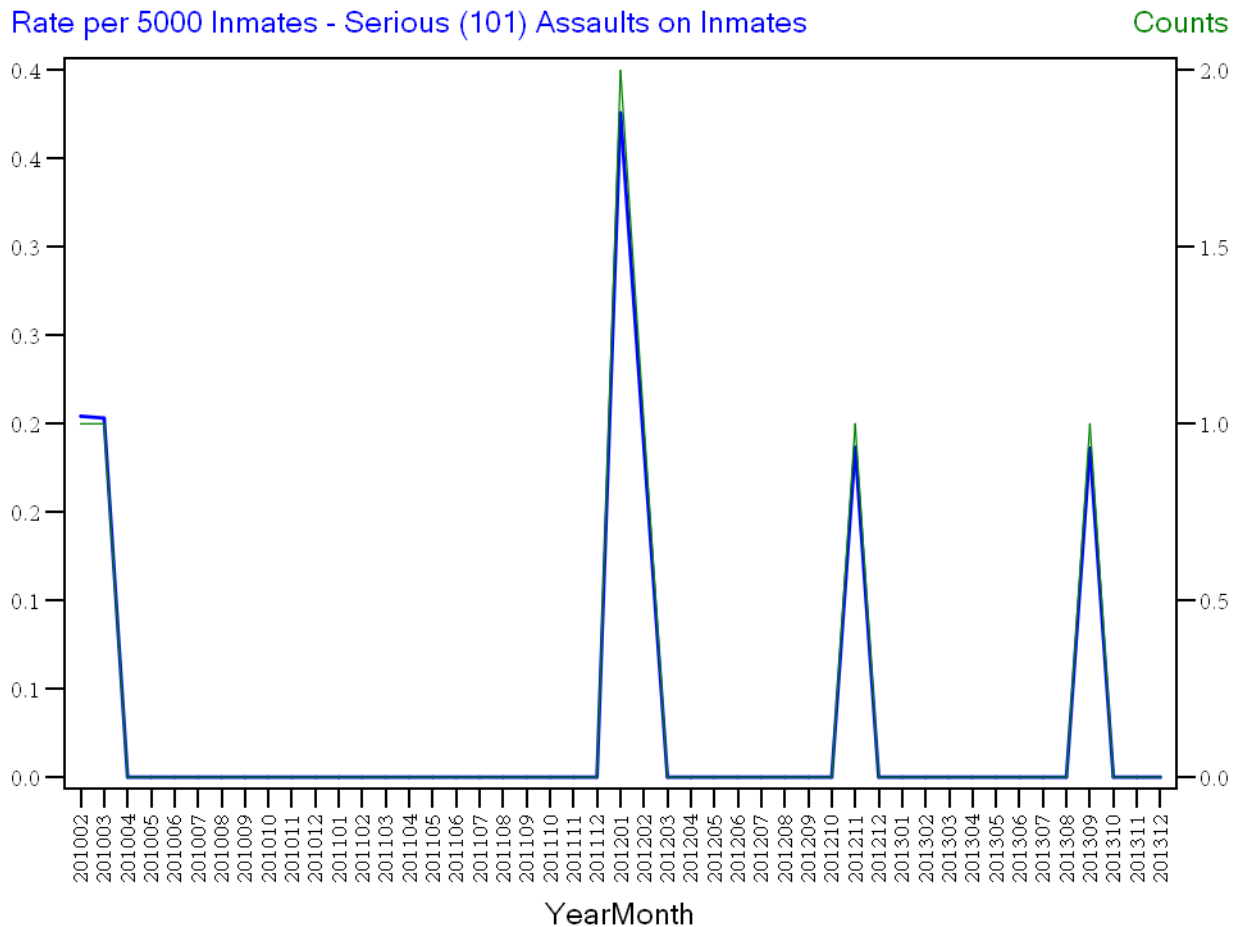

Office of Research **KI/SSS**
Adjudicated Assaults recorded in Sentry Chronological Disciplinary Records

Security Level=BOP All

Office of Research *KI/SSS*
Adjudicated Assaults recorded in Sentry Chronological Disciplinary Records

Security Level=Minimum

Office of Research KI/SSS
Adjudicated Assaults recorded in Sentry Chronological Disciplinary Records

Security Level=Low

Office of Research **KI/SSS**
Adjudicated Assaults recorded in Sentry Chronological Disciplinary Records

Security Level=Medium

Office of Research **KI/SSS**
Adjudicated Assaults recorded in Sentry Chronological Disciplinary Records

Security Level=High

Office of Research *KI/SSS*
Adjudicated Assaults recorded in Sentry Chronological Disciplinary Records