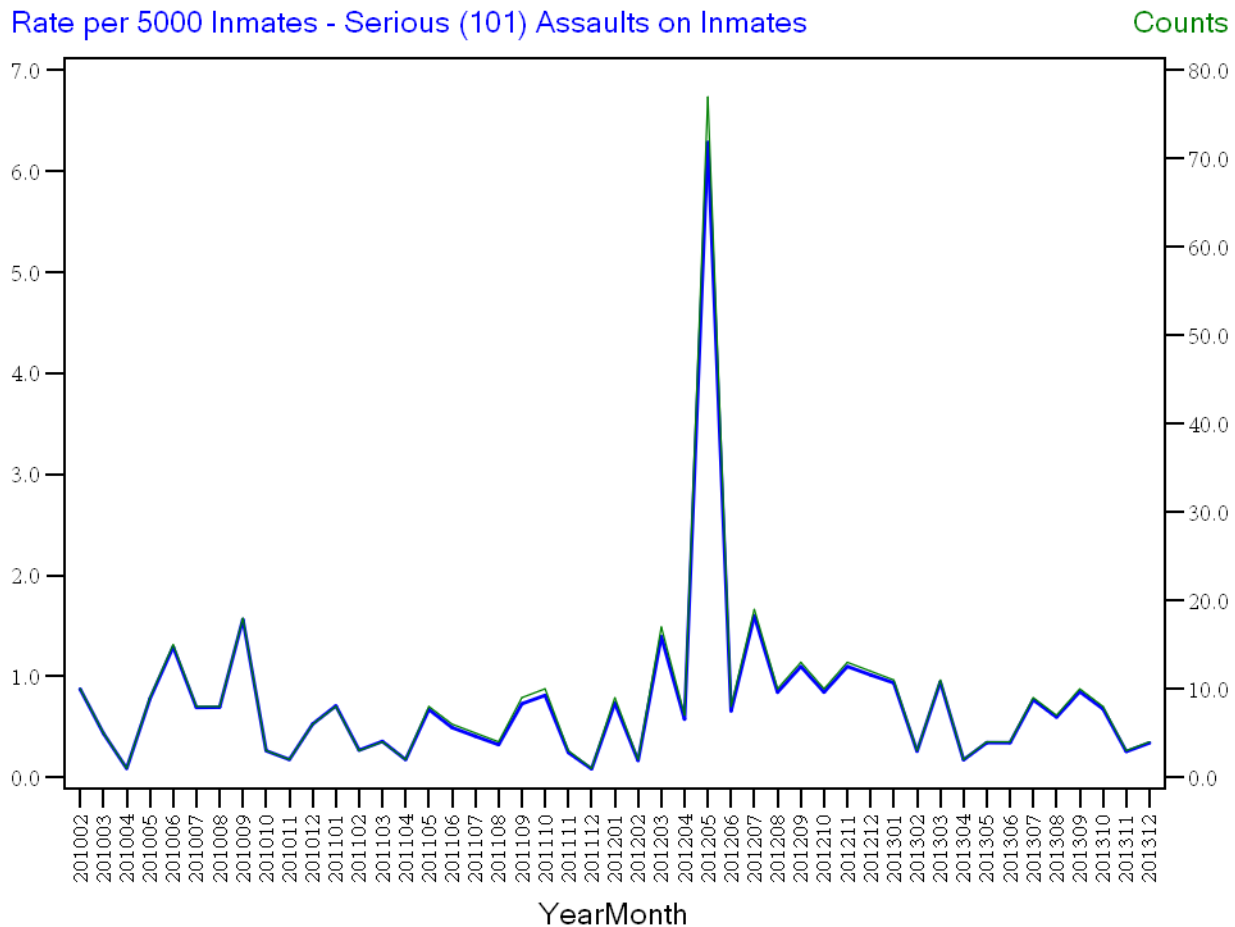

Security Level=Minimum

Office of Research KI/SSS
Adjudicated Assaults recorded in Sentry Chronological Disciplinary Records

Security Level=Low

Office of Research **KI/SSS**
Adjudicated Assaults recorded in Sentry Chronological Disciplinary Records

Security Level=Medium

Office of Research **KI/SSS**
Adjudicated Assaults recorded in Sentry Chronological Disciplinary Records

Security Level=High

Office of Research *KI/SSS*
Adjudicated Assaults recorded in Sentry Chronological Disciplinary Records